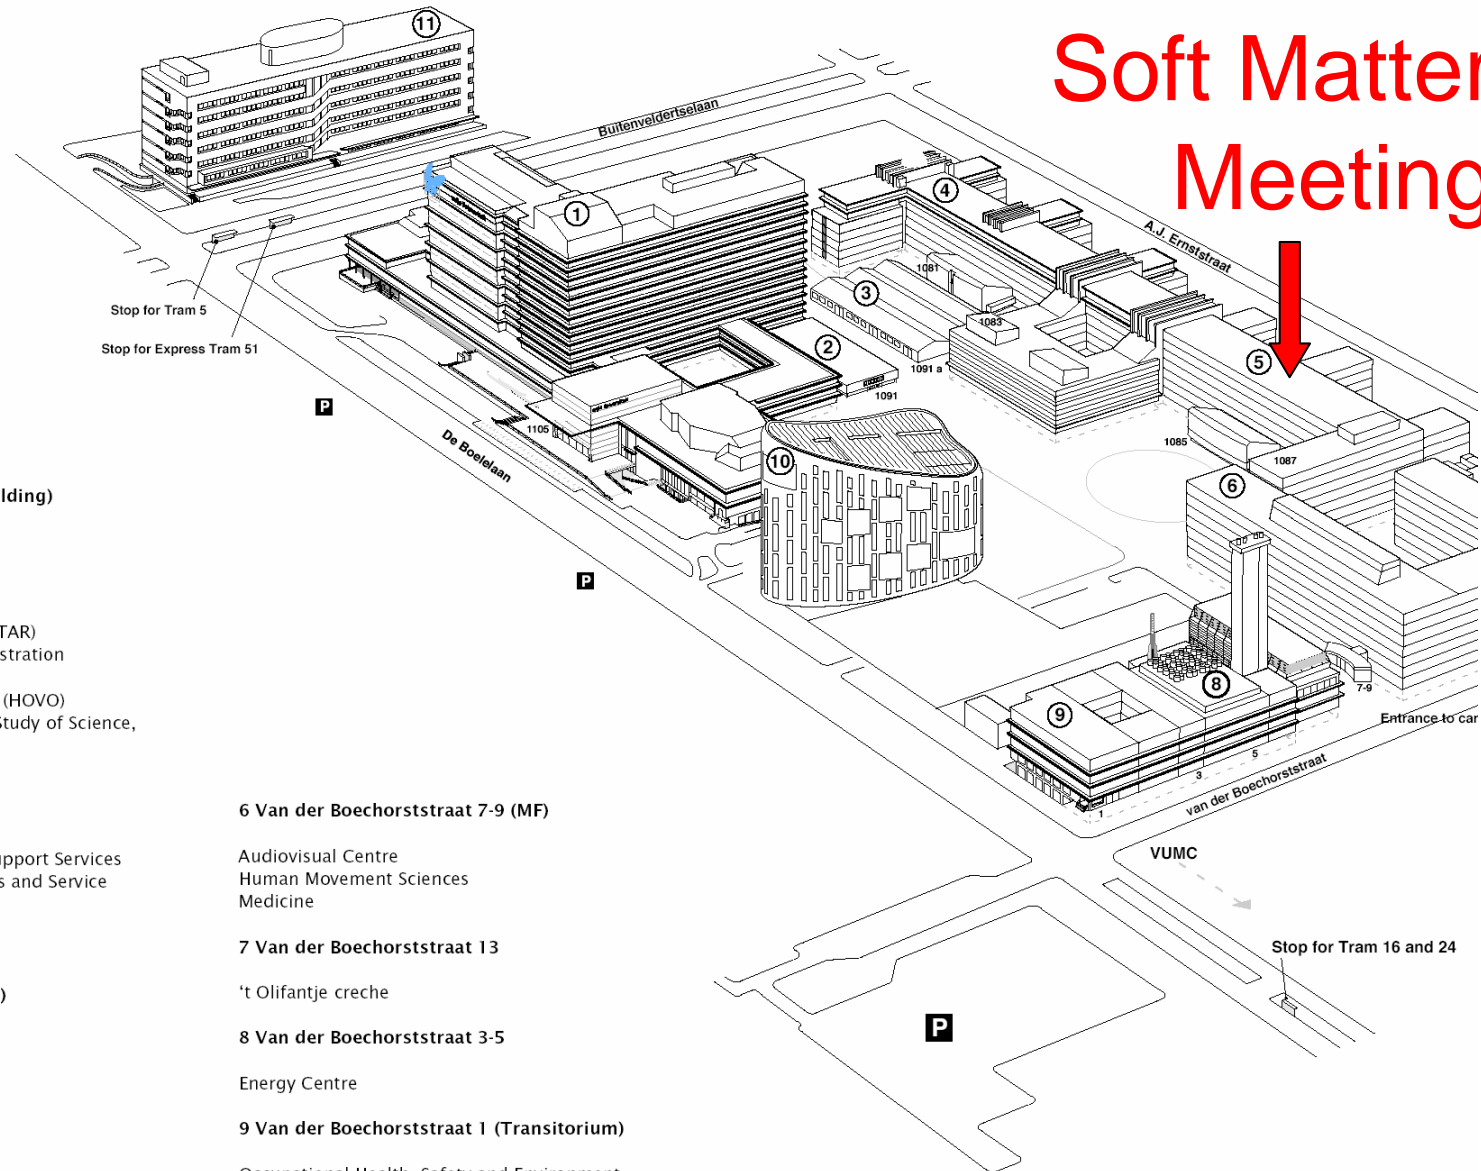

Soft Matter Meeting

Visitor's guide

1 De Boelelaan 1105 (main building)

Arts
 Auditorium
 Aula
 Centre for Educational Training,
 Assessment and Research (CETAR)
 Economics and Business Administration
 Executive Board
 Higher Education for the Elderly (HOVO)
 Interdisciplinary Centre for the Study of Science,
 Society and Religion
 Law
 Library
 Reception
 Theology
 University Administrative and Support Services
 (Office for Management Affairs and Service
 Departments)
 VU Association

2 De Boelelaan 1091 (BelleVUe)

Department of Communications

3 De Boelelaan 1091a

'De TenT', examination hall

4 De Boelelaan 1081 (W&N)

Physics and Astronomy
 Mathematics and Computer Science
 Chemistry

5 De Boelelaan 1085 (W&N)

6 Van der Boechorststraat 7-9 (MF)

Audiovisual Centre
 Human Movement Sciences
 Medicine

7 Van der Boechorststraat 13

't Olifantje creche

8 Van der Boechorststraat 3-5

Energy Centre

9 Van der Boechorststraat 1 (Transitorium)